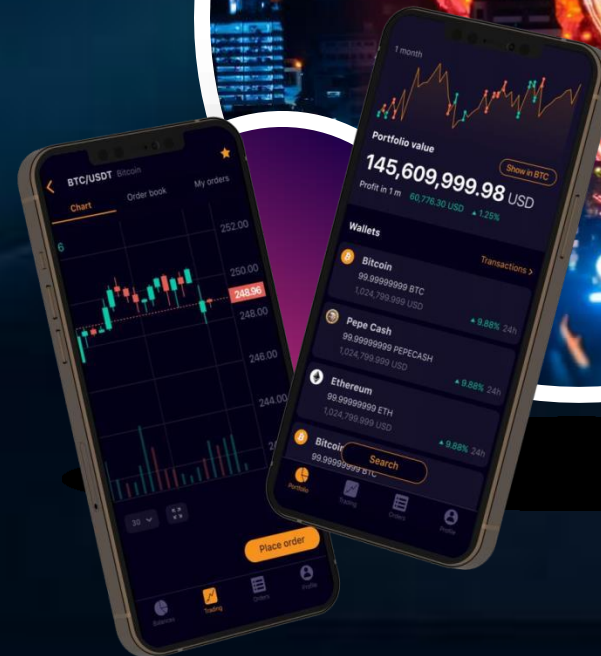

THE WORLD'S BIGGEST INCOME PLATFORM

WELCOME TO ELITE FUNDS

Your Success is Your responsibility

www.prolinkemporium.com

www.elitefunds.live

THE WORLD'S BIGGEST INCOME PLATFORM

INTRODUCTION

Introducing a New Platform With Superfast Earning System And Profitable For Longtime.